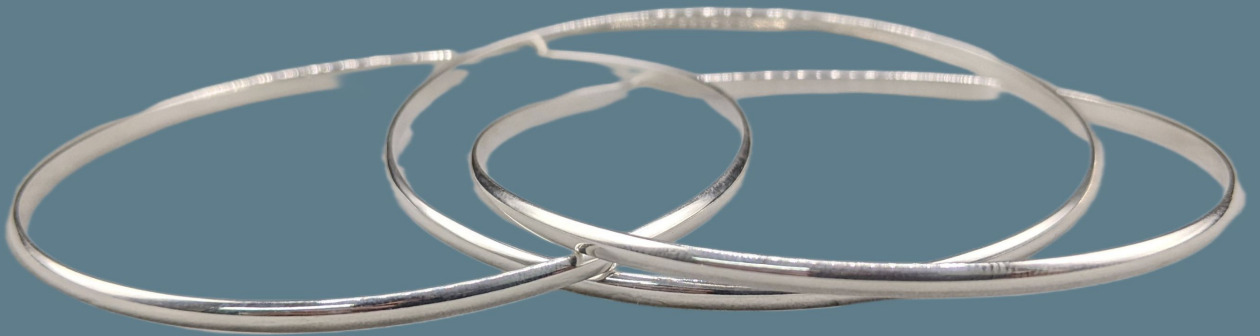

925 Triple Bangle Set

B-234

Weight: 11.9 g (1 PC)