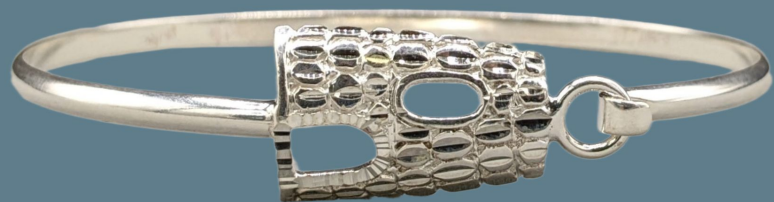

# 925 Bangle

B - 120

Weight: 10.5 g \*

B - 166

Weight: 12.5 g \*

\* All Weights are approximate

# 925 Bangle

**B - 138**

**Weight: 10.7 g\***

**B - 139**

**Weight: 10.0 g \***

**\* All Weights are approximate**