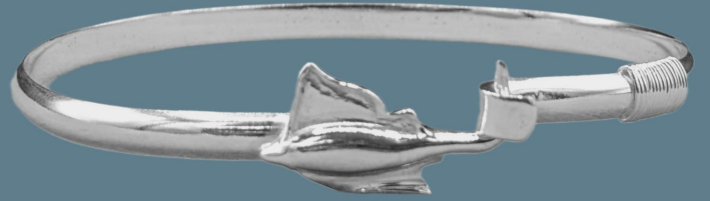

# 925 Bangles

B - 82

Weight: 8.7 g \*

B - 84

Weight: 14.0 g \*

\* All Weights are approximate

# 925 Bangles

**B - 87**

**Weight: 13.2 g \***

**B - 94**

**Weight: 12.1 g \***

**\* All Weights are approximate**

# 925 Bangles

B - 96

Weight: 12.2 g \*

B - 97

Weight: 9.5 g \*

\* All Weights are approximate

# 925 Bangles

**B - 98**

**Weight: 13.5 g \***

**B - 103**

**Weight: 8.6 g \***

**\* All Weights are approximate**