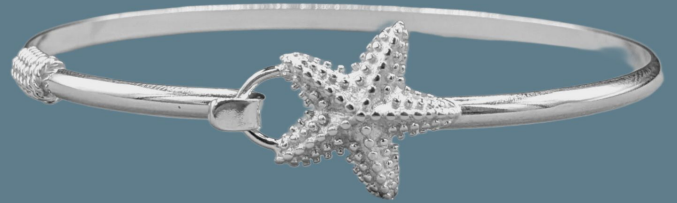

# 925 Bangles

B - 13

Weight: 6.99 g \*

B - 81

Weight: 10.2 g \*

\* All Weights are approximate

# 925 Bangles

B - 82

Weight: 8.7 g \*

B - 84

Weight: 14.0 g \*

\* All Weights are approximate

# 925 Bangles

**B - 87**

**Weight: 13.2 g \***

**B - 94**

**Weight: 12.1 g \***

**\* All Weights are approximate**