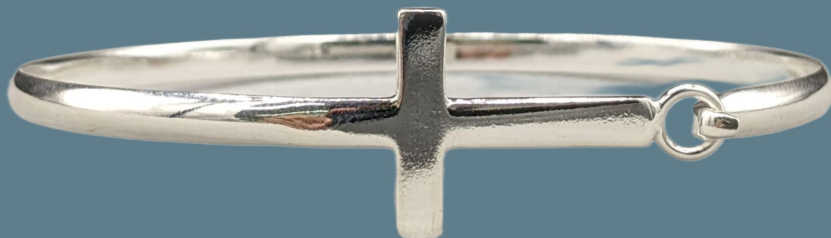

B - 188

Weight: 7.6 g *

* All Weights are approximate