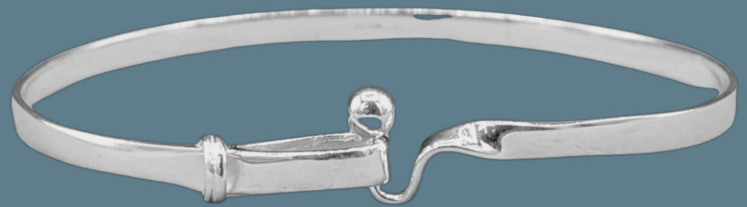

# 925 Bangles

**B - 87**

**Weight: 13.2 g \***

**B - 94**

**Weight: 12.1 g \***

**\* All Weights are approximate**

# 925 Bangles

B - 96

Weight: 12.2 g \*

B - 97

Weight: 9.5 g \*

\* All Weights are approximate

# 925 Bangles

**B - 98**

**Weight: 13.5 g \***

**B - 103**

**Weight: 8.6 g \***

**\* All Weights are approximate**