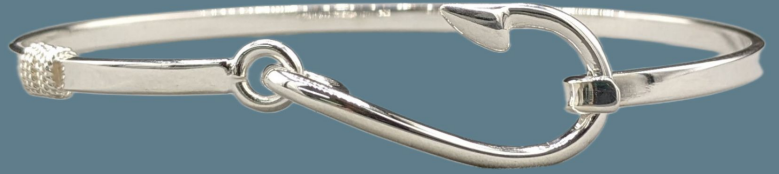

925 Bangle

B - 231-B
Weight: 9.3 g*