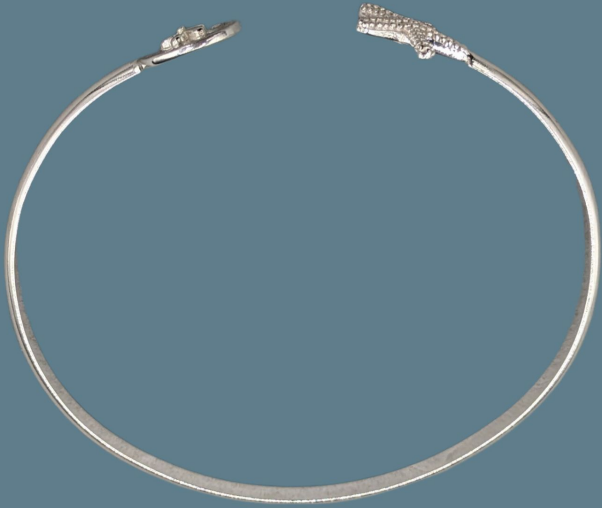

# 925 Bangle

B - 120

Weight: 10.5 g \*

B - 166

Weight: 12.5 g \*

\* All Weights are approximate

# 925 Bangle

**B - 138**

**Weight: 10.7 g\***

**B - 139**

**Weight: 10.0 g \***

**\* All Weights are approximate**

# 925 Bangle

B - 178

Weight: 7.6 g\*

B - 179

Weight: 6.8 g \*

\* All Weights are approximate

# 925 Bangle

B - 83

Weight: 13.0 g\*

B - 86

Weight: 13.4 g \*

\* All Weights are approximate