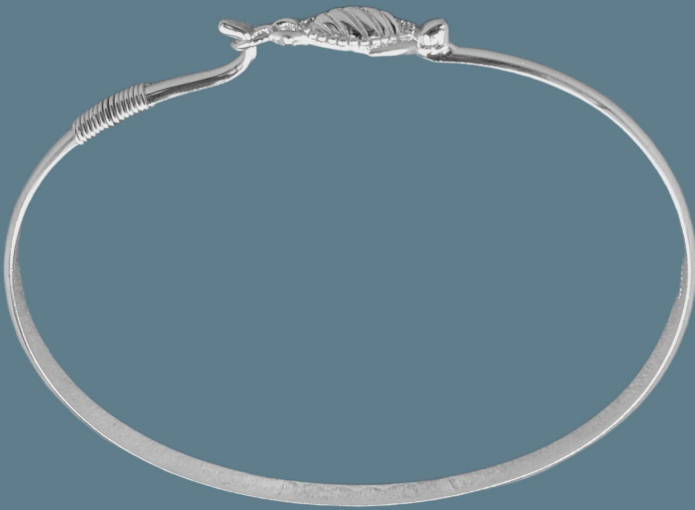

# 925 Bangles

B - 82

Weight: 8.7 g \*

B - 84

Weight: 14.0 g \*

\* All Weights are approximate

# 925 Bangles

**B - 87**

**Weight: 13.2 g \***

**B - 94**

**Weight: 12.1 g \***

**\* All Weights are approximate**

# 925 Bangles

B - 96

Weight: 12.2 g \*

B - 97

Weight: 9.5 g \*

\* All Weights are approximate

# 925 Bangles

**B - 98**

**Weight: 13.5 g \***

**B - 103**

**Weight: 8.6 g \***

**\* All Weights are approximate**