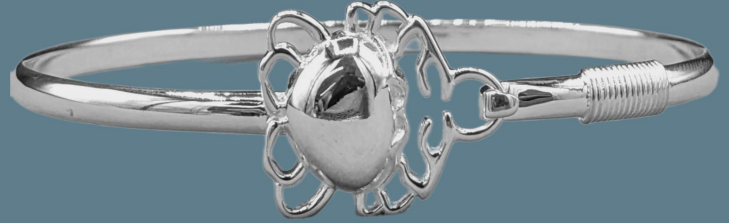

# 925 Bangles

**B - 87**

**Weight: 13.2 g \***

**B - 94**

**Weight: 12.1 g \***

**\* All Weights are approximate**

# 925 Bangles

B - 96

Weight: 12.2 g \*

B - 97

Weight: 9.5 g \*

\* All Weights are approximate

# 925 Bangles

**B - 98**

**Weight: 13.5 g \***

**B - 103**

**Weight: 8.6 g \***

**\* All Weights are approximate**