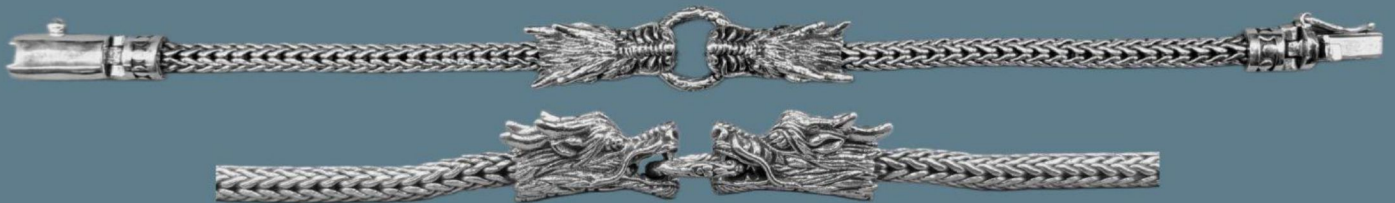

BALI - 4 - B
SIZE 7"
Weight 27.0 G

Available Length: 7", 7.5", 8"