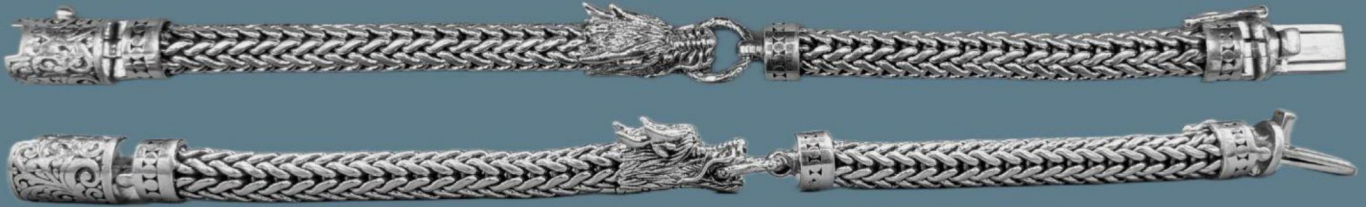

BALI - 3 - B
SIZE 7"
Weight 32.7 G

BALI - 4 - B
SIZE 7"
Weight 27.0 G

Available Length: 7", 7.5", 8"

925 Bali Bracelets

BALI - 5 - B
SIZE 7.5"
Weight 47.78 G

BALI - 6 - B
SIZE 7"
Weight 37.73 G

BALI - 7 - B
SIZE 7"
Weight 59.8 G

Available Length: 7", 7.5", 8"

925 Bali Bracelets

BALI - 8 - B

SIZE: 7"

Weight: 62.2 G

Available Length: 7.5", 8", 9"

BALI - 9 - B

SIZE: 8"