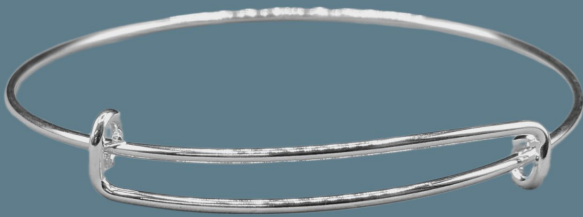

925 Adjustable Bangle

B - 141
Weight: 1.9 g*

B - 141 - A
Weight: 5.1 g*

B - 141 - O
Weight: 5.0 g*

B - 141 - A - G
Weight: 5.0 g*

B - 141 - A - RC
Weight: 5.1 g*

* All Weights are approximate