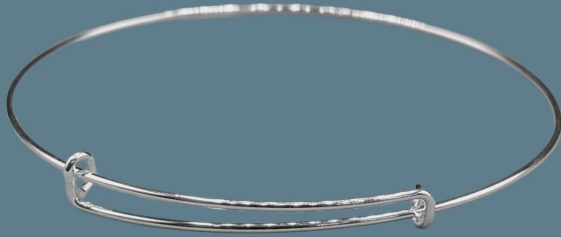

925 Adjustable Bangle

B - 141
Weight: 1.9 g*

B - 141 - A
Weight: 5.1 g*

B - 141 - O
Weight: 5.0 g*

B - 141 - A - G
Weight: 5.0 g*

B - 141 - A - RC
Weight: 5.1 g*

* All Weights are approximate