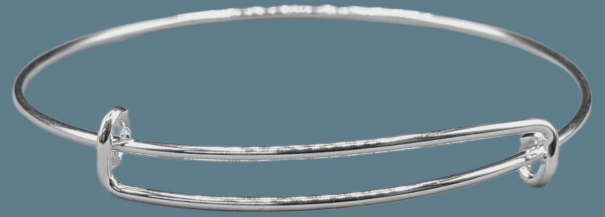

925 Adjustable Bangle

B - 141
Weight: 1.9 g*

B - 141 - A
Weight: 5.1 g*

B - 141 - O
Weight: 5.0 g*

B - 141 - A - G
Weight: 5.0 g*

B - 141 - A - RC
Weight: 5.1 g*

* All Weights are approximate